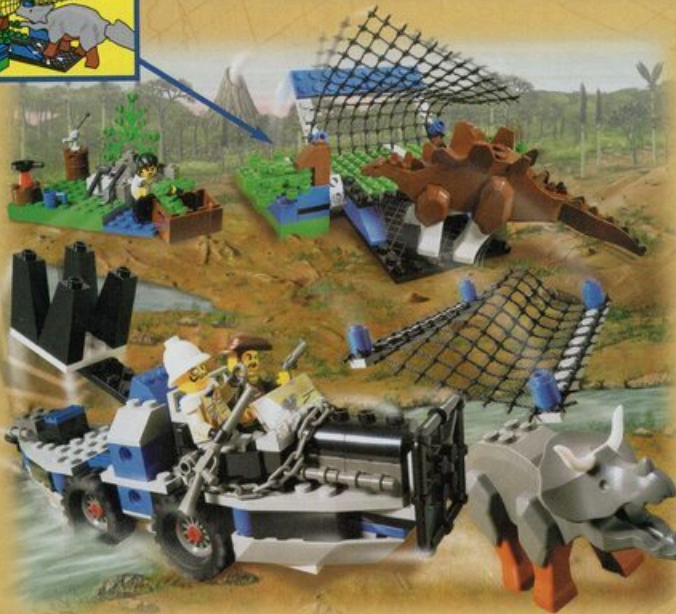

#3408 Super Sport Coverage \$29.99 **CLUB**

Medics are ready to treat any injury.

Make your field **BIGGER AND BETTER!**

NOT AVAILABLE IN ANY STORE

F. #3410 Field Expander
Ages 6-16. 41 pieces. \$14.99

TRAVEL TO DINOSAUR ISLAND!

Continue your adventures with Johnny Thunder and his crew. They've just discovered a secret island where Dinosaurs are alive! Help Johnny and the other adventurers study and protect these Prehistoric creatures, but watch out for Baron von Baron and his evil accomplices, who are trying to steal the dinosaurs and take them into captivity!

A. Take a T-Rex home!

The best way to transport a T-Rex is... very, very carefully! Build the cage, pull it with the truck and see if you can load it on the ship. Just make sure you get the T-Rex safely on board before Baron von Baron tries to capture it! Comes with three adventurers, two bad guys, T-Rex, baby T-Rex, triceratops, and weapons to defend your catch. Boat does not float. Ages 7-12. 322 pieces. #5975 T-Rex Transport \$49.99 

Load T-Rex onto trailer to transport.

Step on platform to trip dinosaur trap.

Launch the net to catch Dinos on the move!

B. Yikes! It's a trap!

Baron von Baron and his crew are out trapping dinosaurs. Their amphibious vehicle has a propeller to move through water, wheels to roll over land – and a net to trap dinosaurs! Includes three bad guys, a net launcher, a stegosaurus, and a triceratops. Ages 7-12. 186 pieces. #5955 All Terrain Trapper \$29.99 